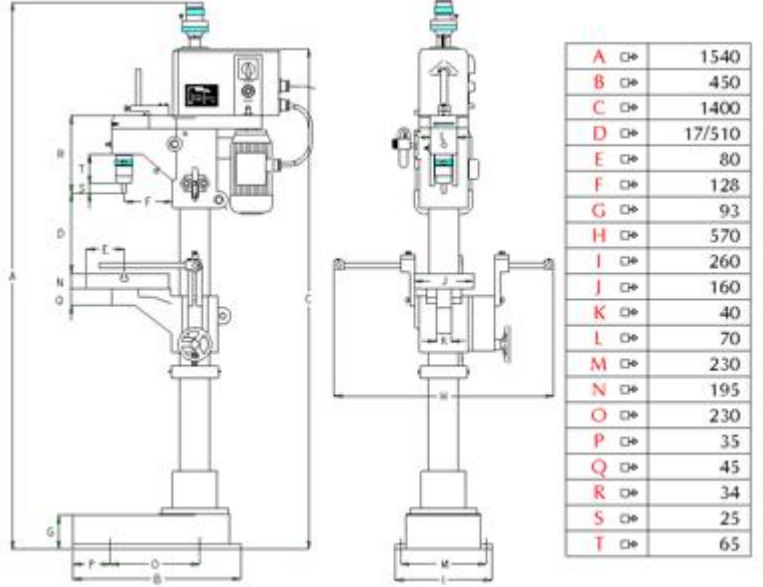

### ☑ P - 1000A

### ☑ PRODUCT PROPERTIES

▶Power	1000 Kg
▶Min-Max Rivet	Ø5-Ø8mm
▶Engine	0.25 Kw
▶Voltage	220/380
▶Strong	30mm
▶Weight	140 Kg