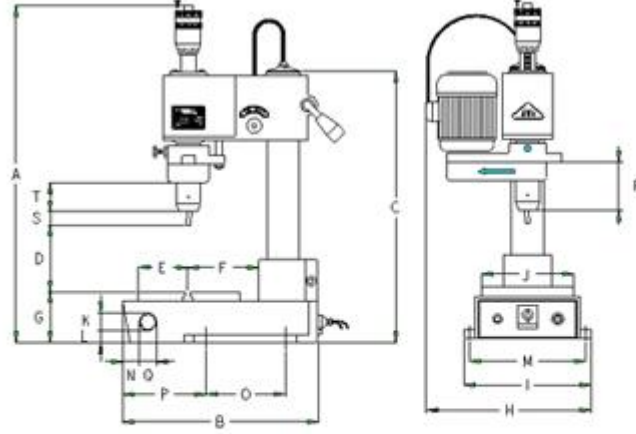

☑ P - 150

☑ DRAWING

A	610
B	375
C	505
D	40/120
E	95
F	130
G	100
H	320
I	252
J	175
K	33
L	17
M	233
N	33
O	160
P	215
Q	33
R	85
S	25
T	53

☑ PRODUCT PROPERTIES

▶ Power	150 Kg
▶ Min-Max Rivet	Ø0,5-Ø3mm
▶ Engine	0.09 Kw
▶ Voltage	220/380
▶ Strong	30mm
▶ Weight	45 Kg