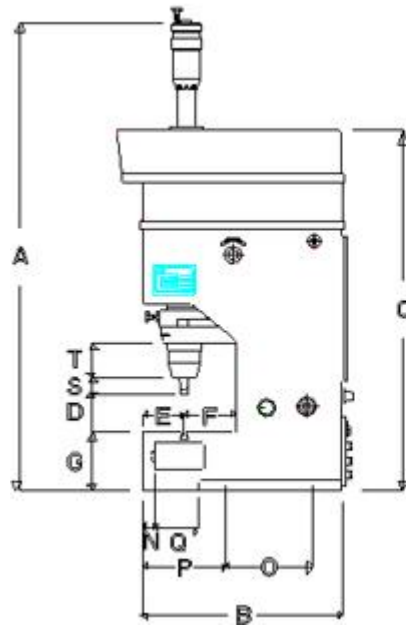

☑ P – 3300

☑ DRAWING

A	1245
B	520
C	1000
D	136
E	100
F	125
G	148
H	400
I	285
J	220
K	60
L	44
M	253
N	50
O	258
P	193
Q	105
R	115
S	40
T	76

☑ PRODUCT PROPERTIES

▶ Power	3000 Kg
▶ Min-Max Rivet	Ø10-Ø16mm
▶ Engine	0,75 Kw
▶ Voltage	220/380
▶ Strong	80mm
▶ Weight	250 Kg