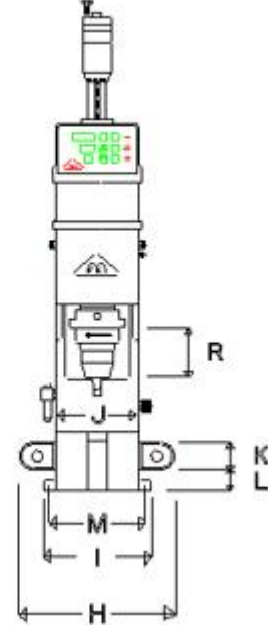

☑ P – 3300

☑ DRAWING

A	1245
B	520
C	1000
D	136
E	100
F	125
G	148
H	400
I	285
J	220
K	60
L	44
M	253
N	50
O	258
P	193
Q	105
R	115
S	40
T	76

☑ PRODUCT PROPERTIES

▶ Power	3000 Kg
▶ Min-Max Rivet	Ø10-Ø16mm
▶ Engine	0,75 Kw
▶ Voltage	220/380
▶ Strong	80mm
▶ Weight	250 Kg