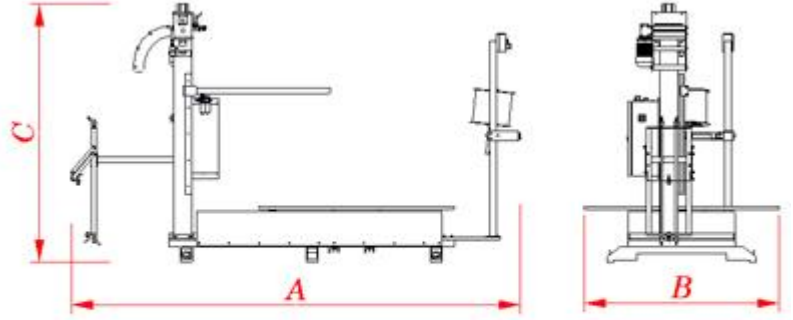

YRA - 2000C

DRAWING

MODEL	A	B	C
YRA-2000 C	3000	1300	1700

PRODUCT PROPERTIES

YRA - 2000C With Puller

▶Max Roll Weigth	2000 Kg
▶Max Roll Width	200mm
▶Max Roll External Diameter	1200mm
▶Min/ Max Band Thickness	0,1-1,4 mm
▶Drive Motor with speed control	1,5 Kw
▶Drive Type	Transmission Redactor
▶Pulling Drive	0,25 Kw
▶Max. Uncoiling speed	18 mt/min
▶Pulling Roller	100 mm
▶Pulling Upper Pressing Roller	50 mm